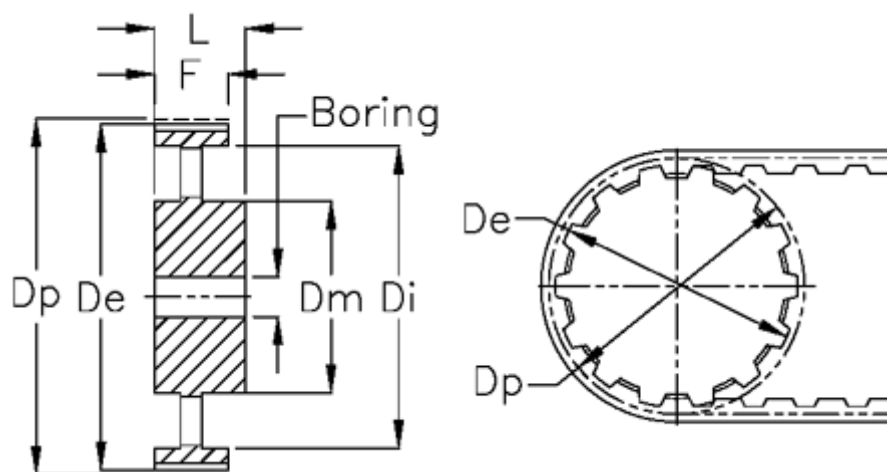

# Data Sheet

Article number: 604144144030  
Description: Timing belt pulley with hub  
HTD 144 8M 30

## Measures

Bore	= 20	Type	= 8M
De	= 365.32	Weight	= 9.3
Di	= 336	Width	= 30
Dm	= 100		
Dp	= 366.69		
F	= 38		
L	= 48		
Tooth number	= 144		